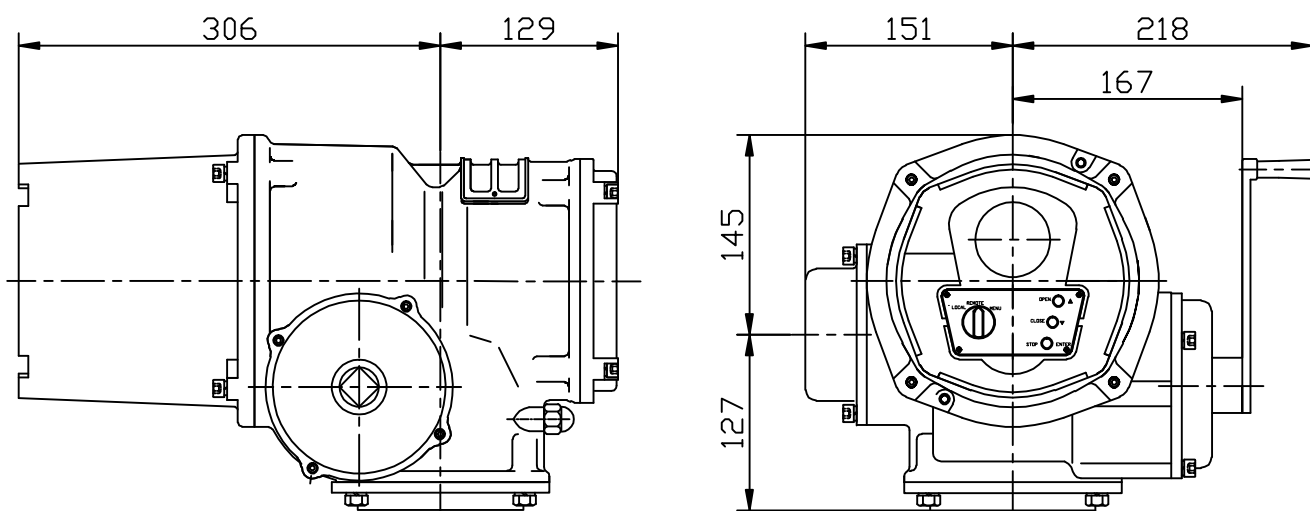

AVAT02 Series Electric Actuator Dimension