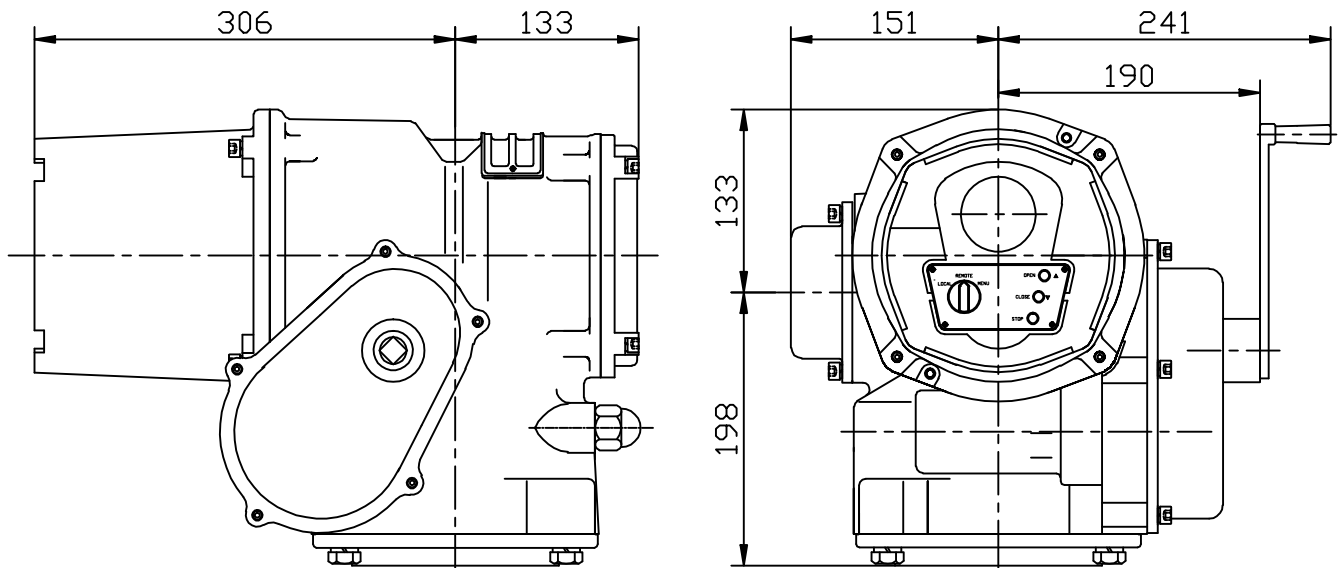

AVAT05 Series Electric Actuator Dimension